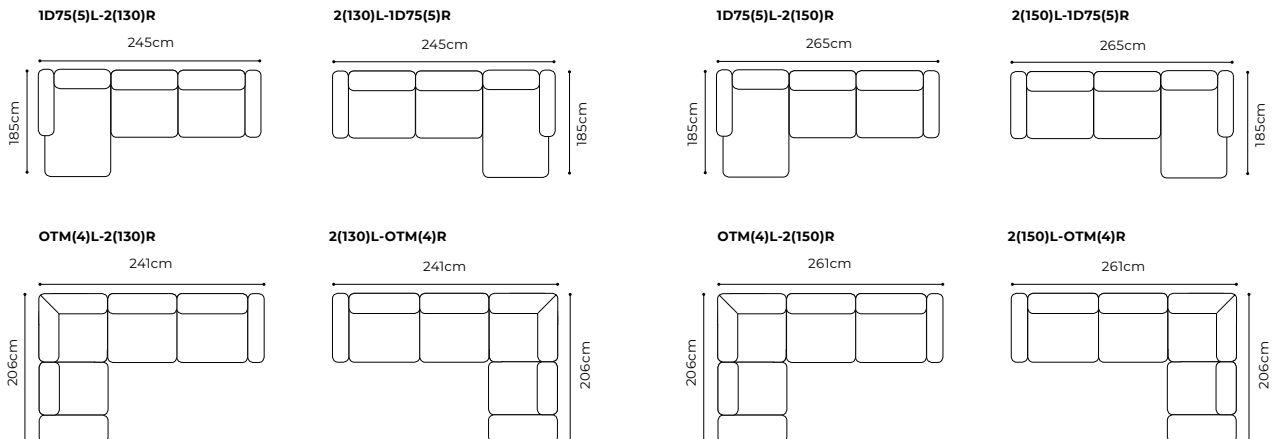

dimensions

MANTUA II

The height of the furniture: **75 cm** (with the headrest folded)
94 cm (with the headrest unfolded)
 The height of the seat: **45 cm**
 The depth of the seat: **61 cm**
 The height of the legs: **12 cm**
 The width of the side: **30 cm**

The height of the furniture: **87 cm** (without headrest)
104 cm (with optional headrest)
 The height of the seat: **48 cm**
 The depth of the seat: **60 cm**
 The height of the legs: **20 cm**
 The width of the side: **20 cm**

The height of the furniture: **87 cm** (with the headrest folded)
107 cm (with the headrest unfolded)
 The height of the seat: **47 cm**
 The depth of the seat: **57 cm** (with the headrest folded)
72 cm (with the headrest unfolded)
 The depth of the seat (1): **60 cm** (with the headrest folded)
73 cm (with the headrest unfolded)
 The height of the legs: **20 cm**
 The width of the side: **21 cm**

2(130)L-1D75(5)R, fabric City 85, wooden frame oak nature

Movable headrest

1

dimensions

BELLUNO

The height of the furniture: **78 cm** (with the headrest folded)
97 cm (with the headrest unfolded)
 The height of the seat: **46 cm**
 The depth of the seat: **55 cm**
 The height of the legs: **3 cm**
 The width of the side: **32 cm**
 The width of the side (1): **25 cm**