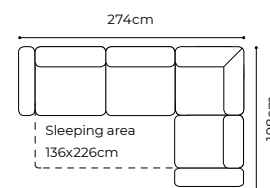

The height of the furniture: **76 cm** (with the headrest folded)
98 cm (with the headrest unfolded)
 The height of the seat: **46 cm**
 The depth of the seat: **55 cm**
 The height of the legs: **3 cm**
 The width of the side 1(60): **25 cm**
 the width of the side: **35 cm** (standard)
 the width of the side: **28 cm** (narrow)

example configurations

MASSIMO

The height of the furniture: **78 cm** (with the headrest folded)
99 cm (with the headrest unfolded)
 The height of the seat: **46 cm**
 The depth of the seat: **56 cm**
 The height of the legs: **3 cm**
 The width of the side: **21 cm**

example configurations

STOLIK 40x106x40

Corner with loose cushions

Optional headrest

VOSS

The height of the furniture: 101 cm
 The height of the seat: 45 cm
 The depth of the seat: 53 cm
 The height of the legs: 18 cm
 The width of the side: 19 cm

Sleeping function DL

Bedding container

dimensions

3(200)F

OTM(4)L-2(140)FR

2(140)FL-OTM(4)R

PODU OPAR

PODNE