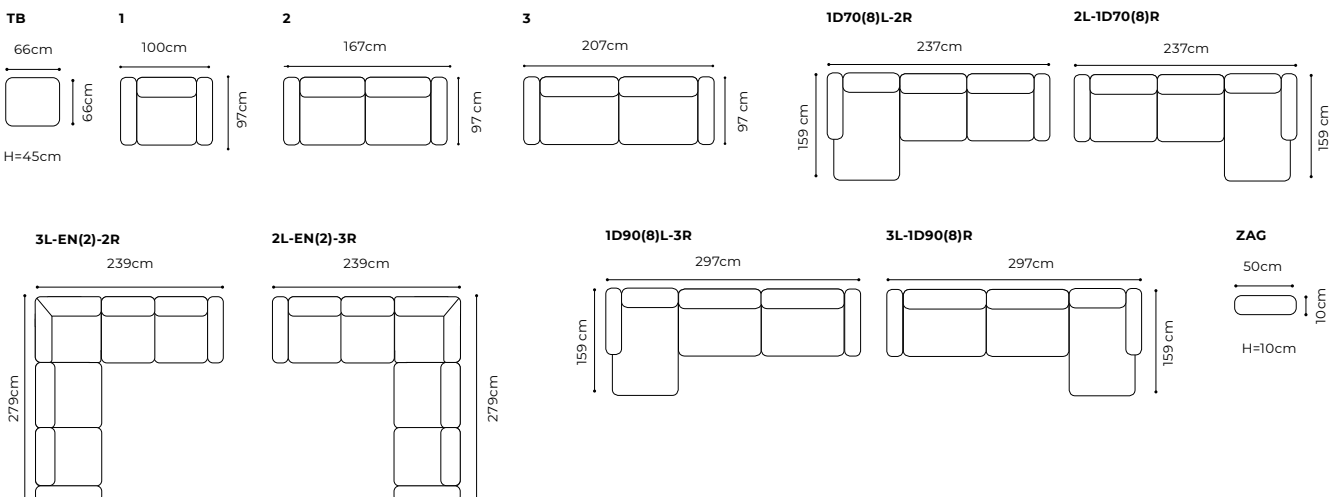

The height of the furniture: **76 cm** (with the headrest folded)
98 cm (with the headrest unfolded)
 The height of the seat: **46 cm**
 The depth of the seat: **55 cm**
 The height of the legs: **3 cm**
 The width of the side 1(60): **25 cm**
 the width of the side: **35 cm** (standard)
 the width of the side: **28 cm** (narrow)

BLC-ITVBB-BAR Ś-ITVBB-BRC and sofa BL-3TVBB-BR, leather G-220, table wenge

Relaxation function

Liquor cabinet with a cubbyhole

dimensions

MONDAY

The height of the furniture: **88 cm** (without headrest)
98 cm (with optional headrest)
 The height of the seat: **45 cm**
 The depth of the seat: **57 cm**
 The height of the legs: **12 cm**
 The width of the side (1): **21 cm**
 The width of the side: **25 cm**

1D70(8)L-2R+1xZAC, leather G-3885, legs oak with wax effect

Optional headrest

Selection of leg type (black metal or wood)

dimensions

SORA II

The height of the furniture:	88 cm
The height of the furniture (1):	84 cm
The height of the seat:	49 cm
The height of the seat (1):	46 cm
The depth of the seat:	58 cm
The depth of the seat (1):	52 cm
The height of the legs:	8 cm
The height of the legs (1):	5 cm
The thickness of the mattress:	12 cm (+/- 1 cm)
The width of the side:	24 cm
The width of the side (1):	18 cm

The height of the furniture: **90 cm**
 The height of the seat: **45 cm**
 The depth of the seat: **50 cm**
 The width of the side: **29 cm**
 The height of the legs: **15 cm**

2(140)FL-OTM(2)P, fabric STRONG 02