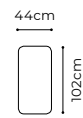

IDYLLA

The height of the furniture: **91 cm** (without headrest)
105 cm (with additional headrest)
The height of the seat: **46 cm**
The depth of the seat: **49 - 56 cm**
The width of the side: **5 cm**

dimensions

1(80)BB

1D80(1)SBB

2(160)QFBBW

1KBB

DOST(80)S

DOST(40)S

TBS(80)

EN(2)

DOST(E)

ZAG

B L/B R