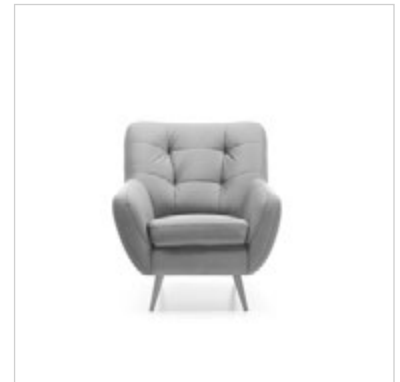

SCANDI

The height of the furniture: **92 cm**
The height of the seat: **47 cm**
The depth of the seat: **53 cm**
The height of the legs: **18 cm**
The width of the side: **19 cm**

3

2

1

dimensions