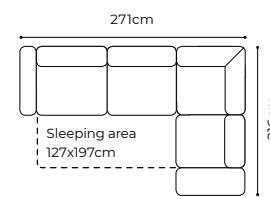

2.5QFL-OTM(11)SR