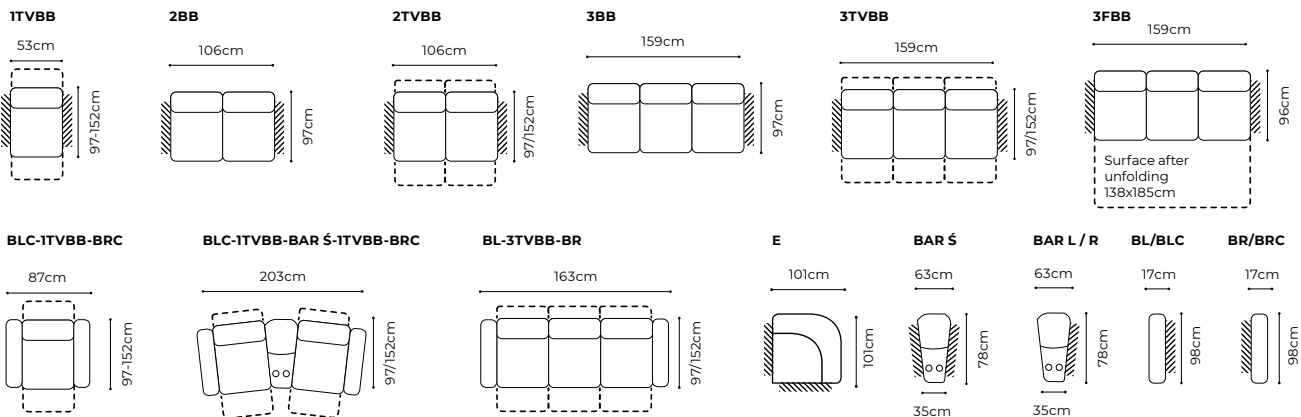

The height of the furniture: **76 cm** (with the headrest folded)
98 cm (with the headrest unfolded)
 The height of the seat: **46 cm**
 The depth of the seat: **55 cm**
 The height of the legs: **3 cm**
 The width of the side 1(60): **25 cm**
 the width of the side: **35 cm** (standard)
 the width of the side: **28 cm** (narrow)

BLC-ITVBB-BAR Ś-ITVBB-BRC and sofa BL-3TVBB-BR, leather G-220, table wenge

Relaxation function

Liquor cabinet with a cubbyhole

dimensions

MONDAY

The height of the furniture: **88 cm** (without headrest)
98 cm (with optional headrest)
 The height of the seat: **45 cm**
 The depth of the seat: **57 cm**
 The height of the legs: **12 cm**
 The width of the side (1): **21 cm**
 The width of the side: **25 cm**

1D70(8)L-2R+1xZAC, leather G-3885, legs oak with wax effect

Optional headrest

Selection of leg type (black metal or wood)

dimensions

SORA II

The height of the furniture:	88 cm
The height of the furniture (1):	84 cm
The height of the seat:	49 cm
The height of the seat (1):	46 cm
The depth of the seat:	58 cm
The depth of the seat (1):	52 cm
The height of the legs:	8 cm
The height of the legs (1):	5 cm
The thickness of the mattress:	12 cm (+/- 1 cm)
The width of the side:	24 cm
The width of the side (1):	18 cm

The height of the furniture: **90 cm**
 The height of the seat: **45 cm**
 The depth of the seat: **50 cm**
 The width of the side: **29 cm**
 The height of the legs: **15 cm**

2(140)FL-OTM(2)P, fabric STRONG 02