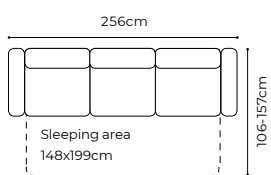

dimensions

3(200)F