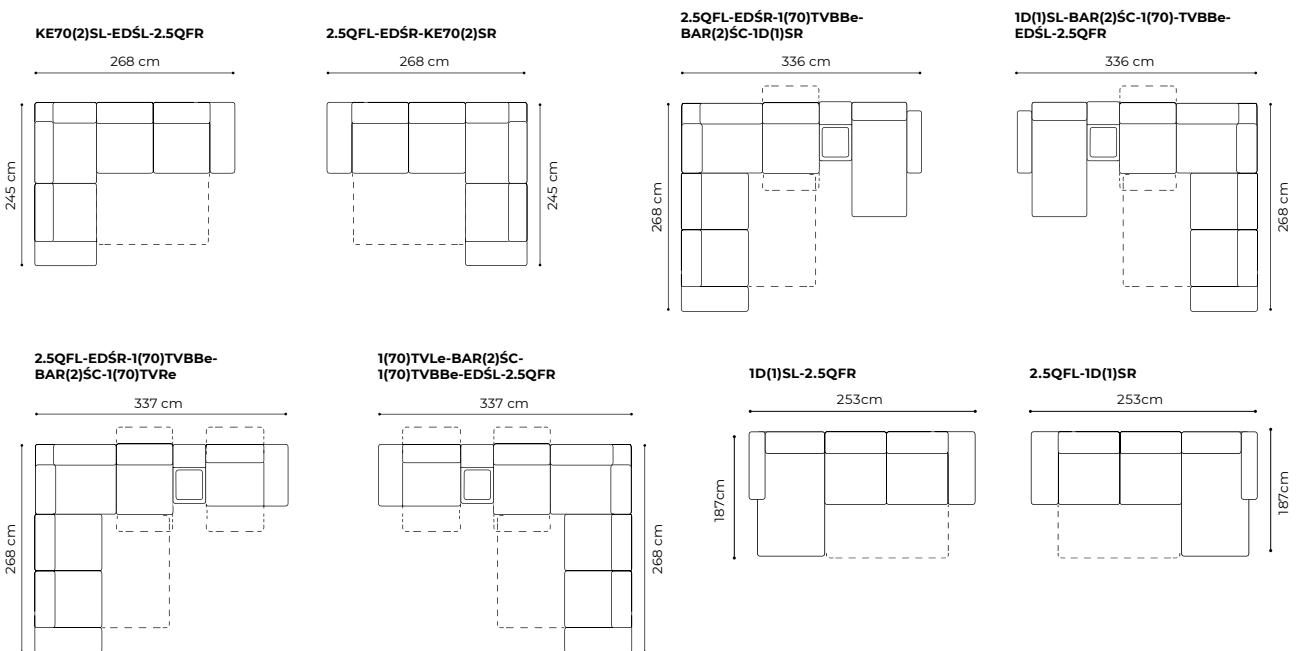

The height of the furniture: **76 cm** (with the headrest folded)
98 cm (with the headrest unfolded)
 The height of the seat: **46 cm**
 The depth of the seat: **55 cm**
 The height of the legs: **3 cm**
 The width of the side 1(60): **25 cm**
 the width of the side: **35 cm** (standard)
 the width of the side: **28 cm** (narrow)

example configurations

MASSIMO

The height of the furniture: **78 cm** (with the headrest folded)
99 cm (with the headrest unfolded)
 The height of the seat: **46 cm**
 The depth of the seat: **56 cm**
 The height of the legs: **3 cm**
 The width of the side: **21 cm**

*The eventual size of sleeping area depends on the type of the body, which you will add to the body with the sleeping function

example configurations

Liquor cabinet

Liquor cabinet

PLAZA

The height of the furniture: **78 cm** (with the headrest folded)
98 cm (with the headrest unfolded)
 The height of the seat: **44 cm**
 The depth of the seat: **55 cm**
 The height of the legs: **2,5 cm**
 the width of the side: **35 cm** (standard)
 the width of the side: **28 cm** (narrow)

1D70(8)L-2R+1xZAC, leather G-3885, legs oak with wax effect

Optional headrest

Selection of leg type (black metal or wood)

dimensions

SORA II

The height of the furniture:	88 cm
The height of the furniture (1):	84 cm
The height of the seat:	49 cm
The height of the seat (1):	46 cm
The depth of the seat:	58 cm
The depth of the seat (1):	52 cm
The height of the legs:	8 cm
The height of the legs (1):	5 cm
The thickness of the mattress:	12 cm (+/- 1 cm)
The width of the side:	24 cm
The width of the side (1):	18 cm