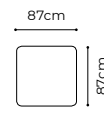

IDYLLA

The height of the furniture: **91 cm** (without headrest)
105 cm (with additional headrest)
The height of the seat: **46 cm**
The depth of the seat: **49 - 56 cm**
The width of the side: **5 cm**

dimensions

1(80)BB

1D80(1)SBB

2(160)QFBBW

1KBB

DOST(80)S

DOST(40)S

TBS(80)

EN(2)

DOST(E)

ZAG

B L/B R