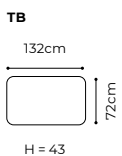

dimensions