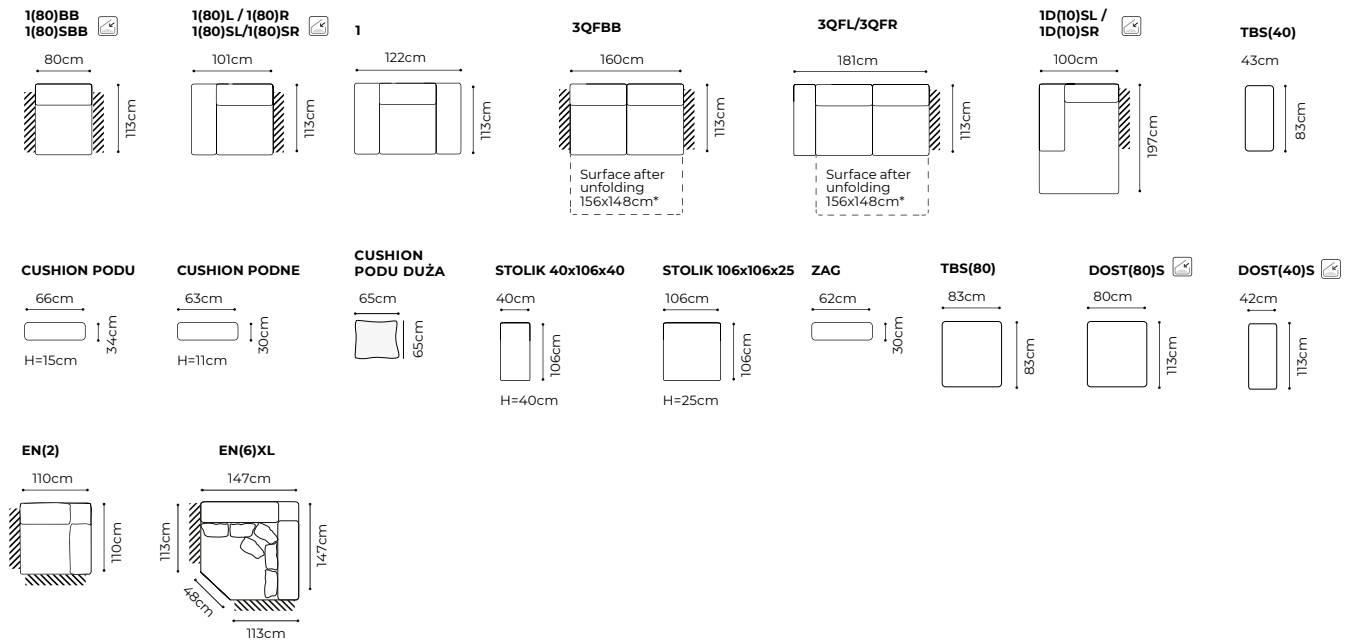

basic system elements