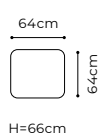

The height of the furniture: **76 cm** (with the headrest folded)
98 cm (with the headrest unfolded)
 The height of the seat: **46 cm**
 The depth of the seat: **55 cm**
 The height of the legs: **3 cm**
 The width of the side 1(60): **25 cm**
 the width of the side: **35 cm** (standard)
 the width of the side: **28 cm** (narrow)

BLC-ITVBB-BAR Ś-ITVBB-BRC and sofa BL-3TVBB-BR, leather G-220, table wenge

Relaxation function

Liquor cabinet with a cubbyhole

dimensions

MONDAY

The height of the furniture: **88 cm** (without headrest)
98 cm (with optional headrest)
 The height of the seat: **45 cm**
 The depth of the seat: **57 cm**
 The height of the legs: **12 cm**
 The width of the side (1): **21 cm**
 The width of the side: **25 cm**

Sleeping function DL PLUS

Bedding container

Optional headrest

dimensions

3(200)DL

TB 65/65

ZAG

GOLF

The height of the furniture: **90 cm**
 The height of the seat: **45 cm**
 The depth of the seat: **50 cm**
 The width of the side: **29 cm**
 The height of the legs: **15 cm**

2(140)FL-OTM(2)P, fabric STRONG 02