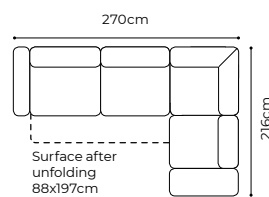

2.5VLe-OTM(4v)R