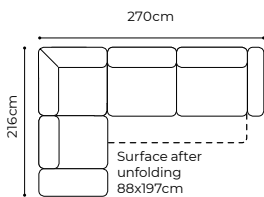

dimensions

OTM(4v)L-2.5VRe