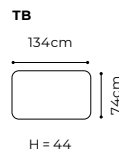

AXEL

The height of the furniture: 106 cm
 The height of the seat: 48 cm
 The depth of the seat: 62 - 79 cm
 The height of the legs: 20 cm
 The width of the side: 18 - 21 cm

2(I50)FLW-1D120(I3f)R-PODU OPAR, fabric Strong 6, metal legs

dimensions

MANTUA II

The height of the furniture: **75 cm** (with the headrest folded)
94 cm (with the headrest unfolded)
 The height of the seat: **45 cm**
 The depth of the seat: **61 cm**
 The height of the legs: **12 cm**
 The width of the side: **30 cm**

The height of the furniture: **87 cm** (without headrest)
104 cm (with optional headrest)
 The height of the seat: **48 cm**
 The depth of the seat: **60 cm**
 The height of the legs: **20 cm**
 The width of the side: **20 cm**

The height of the furniture: **76 cm** (with the headrest folded)
98 cm (with the headrest unfolded)
 The height of the seat: **46 cm**
 The depth of the seat: **55 cm**
 The height of the legs: **3 cm**
 The width of the side 1(60): **25 cm**
 the width of the side: **35 cm** (standard)
 the width of the side: **28 cm** (narrow)