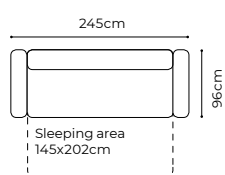

The height of the furniture: **76 cm** (with the headrest folded)
98 cm (with the headrest unfolded)
 The height of the seat: **46 cm**
 The depth of the seat: **55 cm**
 The height of the legs: **3 cm**
 The width of the side 1(60): **25 cm**
 the width of the side: **35 cm** (standard)
 the width of the side: **28 cm** (narrow)

example configurations

MASSIMO

The height of the furniture: **78 cm** (with the headrest folded)
99 cm (with the headrest unfolded)
 The height of the seat: **46 cm**
 The depth of the seat: **56 cm**
 The height of the legs: **3 cm**
 The width of the side: **21 cm**

1D70(8)L-2R+1xZAC, leather G-3885, legs oak with wax effect

Optional headrest

Selection of leg type (black metal or wood)

dimensions

SORA II

The height of the furniture:	88 cm
The height of the furniture (1):	84 cm
The height of the seat:	49 cm
The height of the seat (1):	46 cm
The depth of the seat:	58 cm
The depth of the seat (1):	52 cm
The height of the legs:	8 cm
The height of the legs (1):	5 cm
The thickness of the mattress:	12 cm (+/- 1 cm)
The width of the side:	24 cm
The width of the side (1):	18 cm

Sleeping function DL PLUS

Bedding container

Optional headrest

dimensions

3(200)DL

TB 65/65

ZAG

GOLF