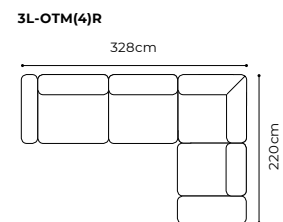

AXEL

The height of the furniture: 106 cm
 The height of the seat: 48 cm
 The depth of the seat: 62 - 79 cm
 The height of the legs: 20 cm
 The width of the side: 18 - 21 cm

2(I50)FLW-1D120(I3f)R-PODU OPAR, fabric Strong 6, metal legs

*width and depth at maximally reclined armrests and backrest moved backwards

DANA

The height of the furniture: **78 cm** (with the headrest folded)
99 cm (with the headrest unfolded)
 The height of the seat: **43 cm**
 The depth of the seat: **57 cm**
 The height of the legs: **21 cm**
 The height of the legs TB: **25 cm**
 The width of the side: **42 cm**

3L-OTM(4)R, leather G-4150 Massif Ecrû, legs chrome

Movable headrests

Movable armrest

Selection of leg type
(black metal or chrome)

dimensions

GENOVA II

The height of the furniture: **90 cm**
 The height of the seat: **44 cm**
 The depth of the seat: **62 cm**
 The height of the legs: **25 cm**
 The width of the side: **13 cm**

dimensions

MANTUA II

The height of the furniture: **75 cm** (with the headrest folded)
94 cm (with the headrest unfolded)
 The height of the seat: **45 cm**
 The depth of the seat: **61 cm**
 The height of the legs: **12 cm**
 The width of the side: **30 cm**