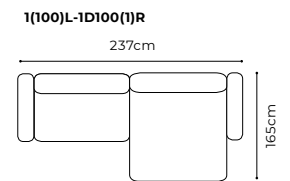

VOSS

The height of the furniture: 101 cm
The height of the seat: 45 cm
The depth of the seat: 53 cm
The height of the legs: 18 cm
The width of the side: 19 cm

dimensions