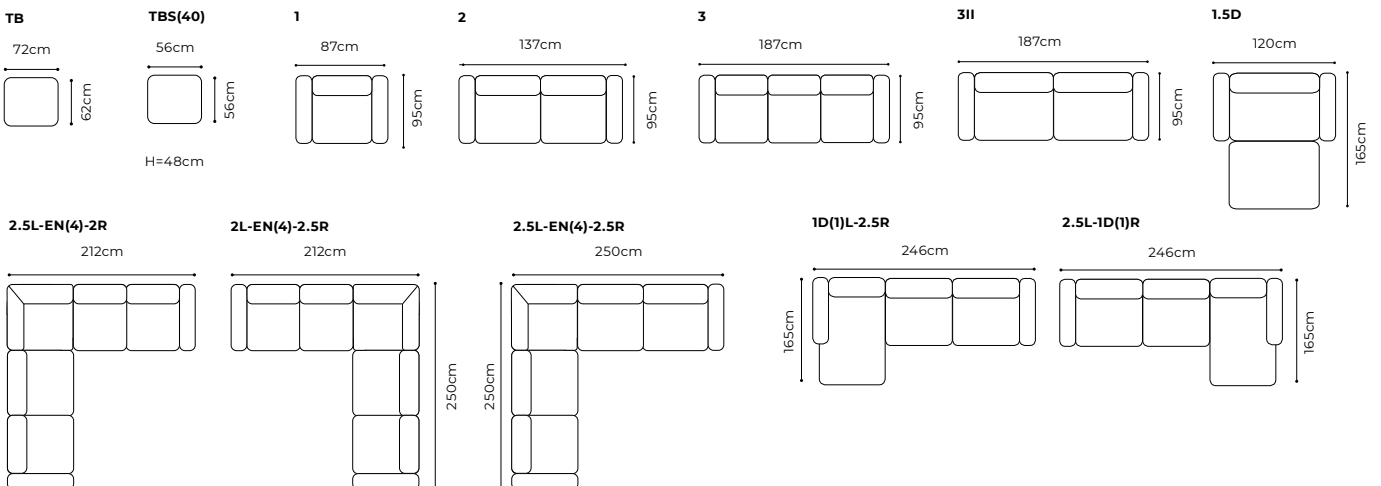

The height of the furniture: **76 cm** (with the headrest folded)
98 cm (with the headrest unfolded)
 The height of the seat: **46 cm**
 The depth of the seat: **55 cm**
 The height of the legs: **3 cm**
 The width of the side 1(60): **25 cm**
 the width of the side: **35 cm** (standard)
 the width of the side: **28 cm** (narrow)

example configurations

STOLIK 40x106x40

Corner with loose cushions

Optional headrest

VOSS

The height of the furniture: 101 cm
 The height of the seat: 45 cm
 The depth of the seat: 53 cm
 The height of the legs: 18 cm
 The width of the side: 19 cm

1(100)L-ID100(1)R, fabric Baron 24-Plum, legs wenge

3II

1.5D

dimensions

SCANDI

The height of the furniture: **92 cm**
 The height of the seat: **47 cm**
 The depth of the seat: **53 cm**
 The height of the legs: **18 cm**
 The width of the side: **19 cm**

1D70(8)L-2R+1xZAC, leather G-3885, legs oak with wax effect

Optional headrest

Selection of leg type (black metal or wood)

dimensions

SORA II

The height of the furniture:	88 cm
The height of the furniture (1):	84 cm
The height of the seat:	49 cm
The height of the seat (1):	46 cm
The depth of the seat:	58 cm
The depth of the seat (1):	52 cm
The height of the legs:	8 cm
The height of the legs (1):	5 cm
The thickness of the mattress:	12 cm (+/- 1 cm)
The width of the side:	24 cm
The width of the side (1):	18 cm