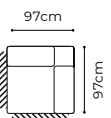

IDYLLA

The height of the furniture: **91 cm** (without headrest)
105 cm (with additional headrest)
The height of the seat: **46 cm**
The depth of the seat: **49 - 56 cm**
The width of the side: **5 cm**

dimensions

1(80)BB

1D80(1)SBB

2(160)QFBBW

1KBB

DOST(80)S

DOST(40)S

TBS(80)

EN(2)

DOST(E)

ZAG

B L/B R