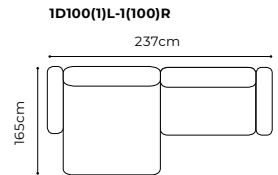

VOSS

The height of the furniture: 101 cm
The height of the seat: 45 cm
The depth of the seat: 53 cm
The height of the legs: 18 cm
The width of the side: 19 cm

dimensions