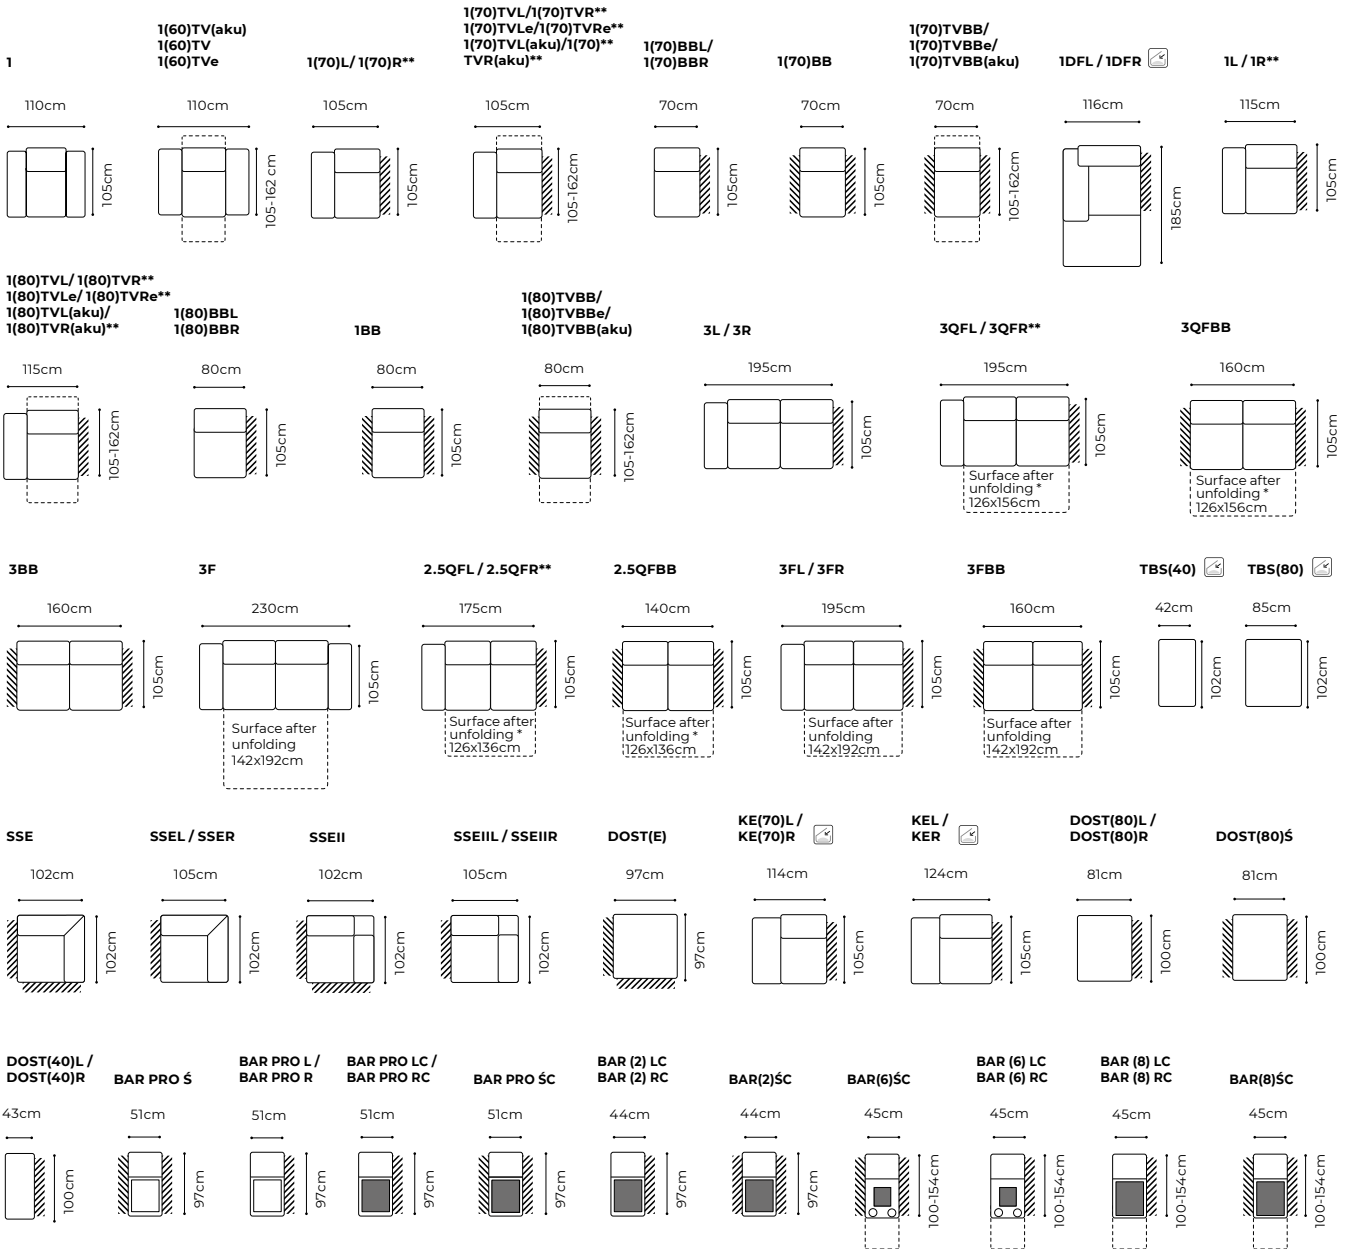

AXEL

The height of the furniture: 106 cm
 The height of the seat: 48 cm
 The depth of the seat: 62 - 79 cm
 The height of the legs: 20 cm
 The width of the side: 18 - 21 cm

2(I50)FLW-1D120(I3f)R-PODU OPAR, fabric Strong 6, metal legs

*width and depth at maximally reclined armrests and backrest moved backwards

DANA

The height of the furniture: **78 cm** (with the headrest folded)
99 cm (with the headrest unfolded)
 The height of the seat: **43 cm**
 The depth of the seat: **57 cm**
 The height of the legs: **21 cm**
 The height of the legs TB: **25 cm**
 The width of the side: **42 cm**

The height of the furniture: **76 cm** (with the headrest folded)
98 cm (with the headrest unfolded)
 The height of the seat: **46 cm**
 The depth of the seat: **55 cm**
 The height of the legs: **3 cm**
 The width of the side 1(60): **25 cm**
 the width of the side: **35 cm** (standard)
 the width of the side: **28 cm** (narrow)

Movable headrest

basic system elements

*The eventual size of sleeping area depends on the type of the body, which you will add to the body with the sleeping function

**Body available with a side in two widths: standard: 35 cm, narrow: 28 cm. Armchairs 1, 1(60)TV, 1(60)TVe and 1(60)TV(aku) - are available only with 28 cm wide sides.