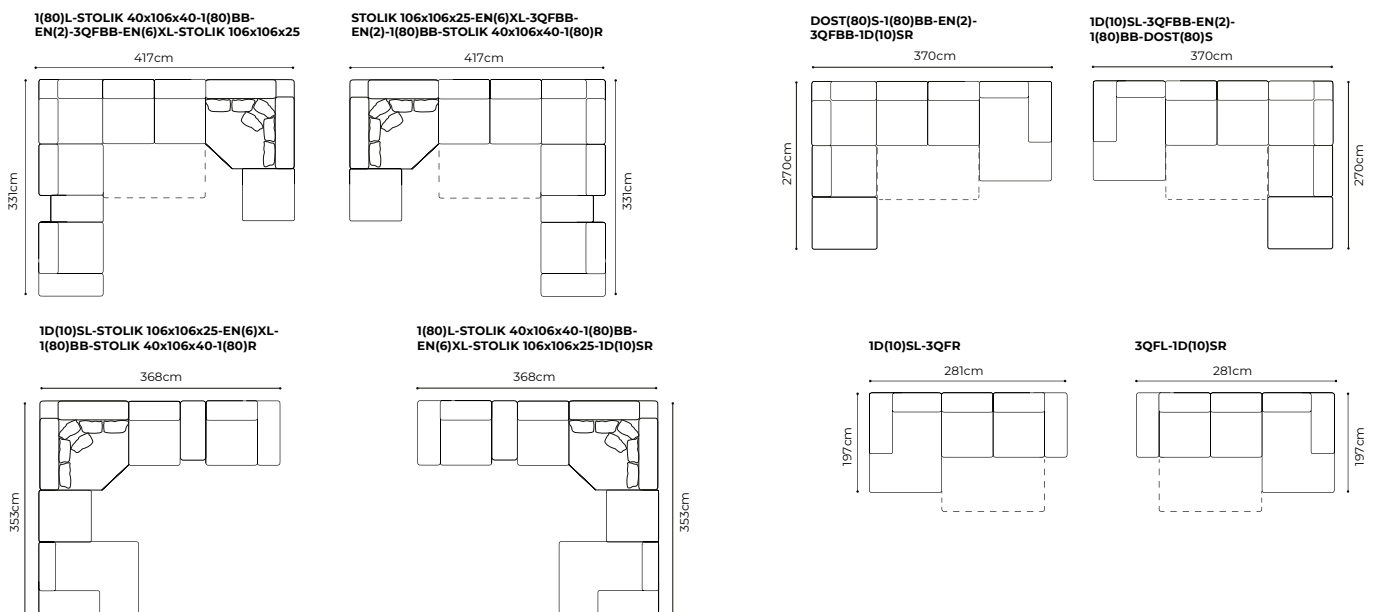

The height of the furniture: **76 cm** (with the headrest folded)
98 cm (with the headrest unfolded)
 The height of the seat: **46 cm**
 The depth of the seat: **55 cm**
 The height of the legs: **3 cm**
 The width of the side 1(60): **25 cm**
 the width of the side: **35 cm** (standard)
 the width of the side: **28 cm** (narrow)

STOLIK 106x106x25

basic system elements

*The eventual size of sleeping area depends on the type of the body, which you will add to the body with the sleeping function

All elements can be free-standing or combined with each other. Ask your salesperson in the showroom how to configure the given piece of furniture with a full-size sleeping surface.

example configurations

STOLIK 40x106x40

Corner with loose cushions

Optional headrest

VOSS

The height of the furniture: 101 cm
 The height of the seat: 45 cm
 The depth of the seat: 53 cm
 The height of the legs: 18 cm
 The width of the side: 19 cm

1D70(8)L-2R+1xZAC, leather G-3885, legs oak with wax effect

Optional headrest

Selection of leg type (black metal or wood)

dimensions

SORA II

The height of the furniture:	88 cm
The height of the furniture (1):	84 cm
The height of the seat:	49 cm
The height of the seat (1):	46 cm
The depth of the seat:	58 cm
The depth of the seat (1):	52 cm
The height of the legs:	8 cm
The height of the legs (1):	5 cm
The thickness of the mattress:	12 cm (+/- 1 cm)
The width of the side:	24 cm
The width of the side (1):	18 cm