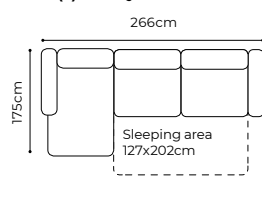

1D(9)SL-2.5QFR