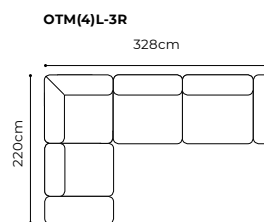

AXEL

The height of the furniture: 106 cm
 The height of the seat: 48 cm
 The depth of the seat: 62 - 79 cm
 The height of the legs: 20 cm
 The width of the side: 18 - 21 cm

2(I50)FLW-1D120(I3f)R-PODU OPAR, fabric Strong 6, metal legs

*width and depth at maximally reclined armrests and backrest moved backwards

DANA

The height of the furniture: **78 cm** (with the headrest folded)
99 cm (with the headrest unfolded)
 The height of the seat: **43 cm**
 The depth of the seat: **57 cm**
 The height of the legs: **21 cm**
 The height of the legs TB: **25 cm**
 The width of the side: **42 cm**

3L-OTM(4)R, leather G-4150 Massif Ecrû, legs chrome

Movable headrests

Movable armrest

Selection of leg type
(black metal or chrome)

dimensions

GENOVA II

The height of the furniture: **90 cm**
 The height of the seat: **44 cm**
 The depth of the seat: **62 cm**
 The height of the legs: **25 cm**
 The width of the side: **13 cm**

dimensions

MANTUA II

The height of the furniture: **75 cm** (with the headrest folded)
94 cm (with the headrest unfolded)
 The height of the seat: **45 cm**
 The depth of the seat: **61 cm**
 The height of the legs: **12 cm**
 The width of the side: **30 cm**