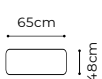

Sleeping function DL

Bedding container

dimensions

3(200)F

OTM(4)L-2(140)FR

2(140)FL-OTM(4)R

PODU OPAR

PODNE