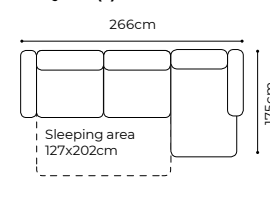

2.5QFL-1D(9)SR