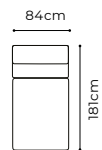

1D80(1)SBB