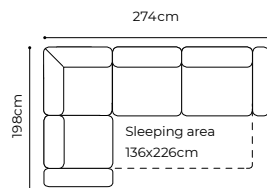

The height of the furniture: **76 cm** (with the headrest folded)
98 cm (with the headrest unfolded)
 The height of the seat: **46 cm**
 The depth of the seat: **55 cm**
 The height of the legs: **3 cm**
 The width of the side 1(60): **25 cm**
 the width of the side: **35 cm** (standard)
 the width of the side: **28 cm** (narrow)

example configurations

MASSIMO

The height of the furniture: **78 cm** (with the headrest folded)
99 cm (with the headrest unfolded)
 The height of the seat: **46 cm**
 The depth of the seat: **56 cm**
 The height of the legs: **3 cm**
 The width of the side: **21 cm**

example configurations

STOLIK 40x106x40

Corner with loose cushions

Optional headrest

VOSS

The height of the furniture: 101 cm
 The height of the seat: 45 cm
 The depth of the seat: 53 cm
 The height of the legs: 18 cm
 The width of the side: 19 cm

Sleeping function DL

Bedding container

dimensions

3(200)F

OTM(4)L-2(140)FR

2(140)FL-OTM(4)R

PODU OPAR

PODNE