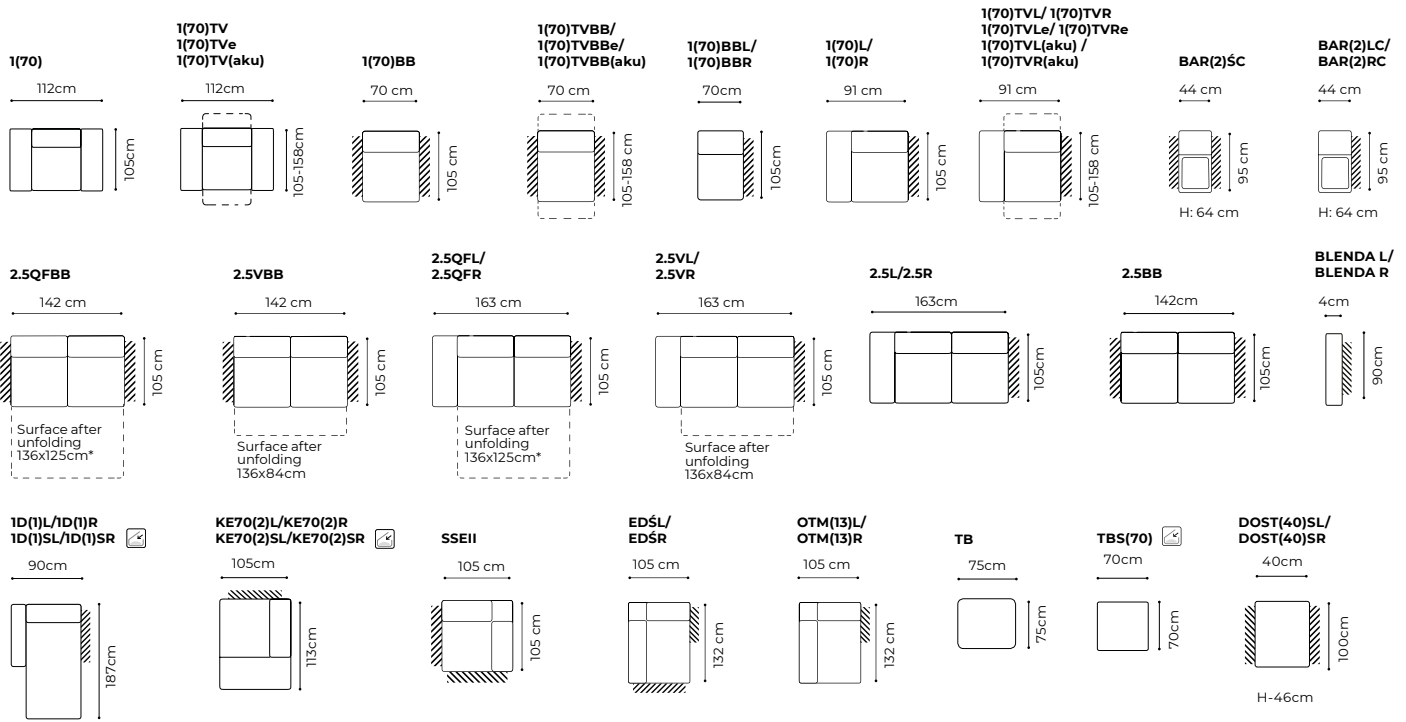

The height of the furniture: **76 cm** (with the headrest folded)
98 cm (with the headrest unfolded)
 The height of the seat: **46 cm**
 The depth of the seat: **55 cm**
 The height of the legs: **3 cm**
 The width of the side 1(60): **25 cm**
 the width of the side: **35 cm** (standard)
 the width of the side: **28 cm** (narrow)

*The eventual size of sleeping area depends on the type of the body, which you will add to the body with the sleeping function

example configurations

Liquor cabinet

Liquor cabinet

PLAZA

The height of the furniture: **78 cm** (with the headrest folded)
98 cm (with the headrest unfolded)
 The height of the seat: **44 cm**
 The depth of the seat: **55 cm**
 The height of the legs: **2,5 cm**
 the width of the side: **35 cm** (standard)
 the width of the side: **28 cm** (narrow)