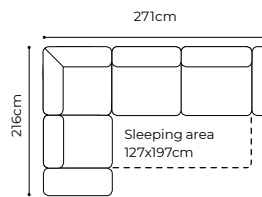

OTM(11)SL-2.5QFR