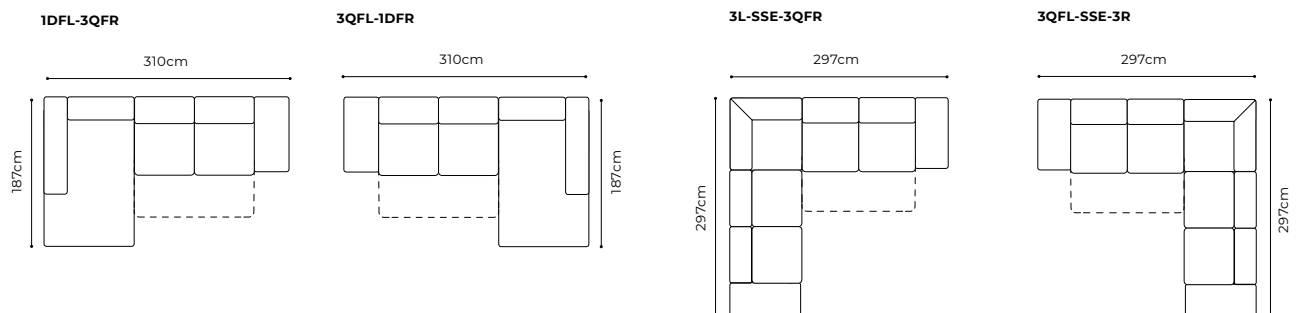

The height of the furniture: **87 cm** (without headrest)
104 cm (with optional headrest)
 The height of the seat: **48 cm**
 The depth of the seat: **60 cm**
 The height of the legs: **20 cm**
 The width of the side: **20 cm**

The height of the furniture: **76 cm** (with the headrest folded)
98 cm (with the headrest unfolded)
 The height of the seat: **46 cm**
 The depth of the seat: **55 cm**
 The height of the legs: **3 cm**
 The width of the side 1(60): **25 cm**
 the width of the side: **35 cm** (standard)
 the width of the side: **28 cm** (narrow)

Movable headrest

basic system elements

*The eventual size of sleeping area depends on the type of the body, which you will add to the body with the sleeping function

**Body available with a side in two widths: standard: 35 cm, narrow: 28 cm. Armchairs 1, 1(60)TV, 1(60)TVe and 1(60)TV(aku) - are available only with 28 cm wide sides.

example configurations

MASSIMO

The height of the furniture: **78 cm** (with the headrest folded)
99 cm (with the headrest unfolded)
 The height of the seat: **46 cm**
 The depth of the seat: **56 cm**
 The height of the legs: **3 cm**
 The width of the side: **21 cm**