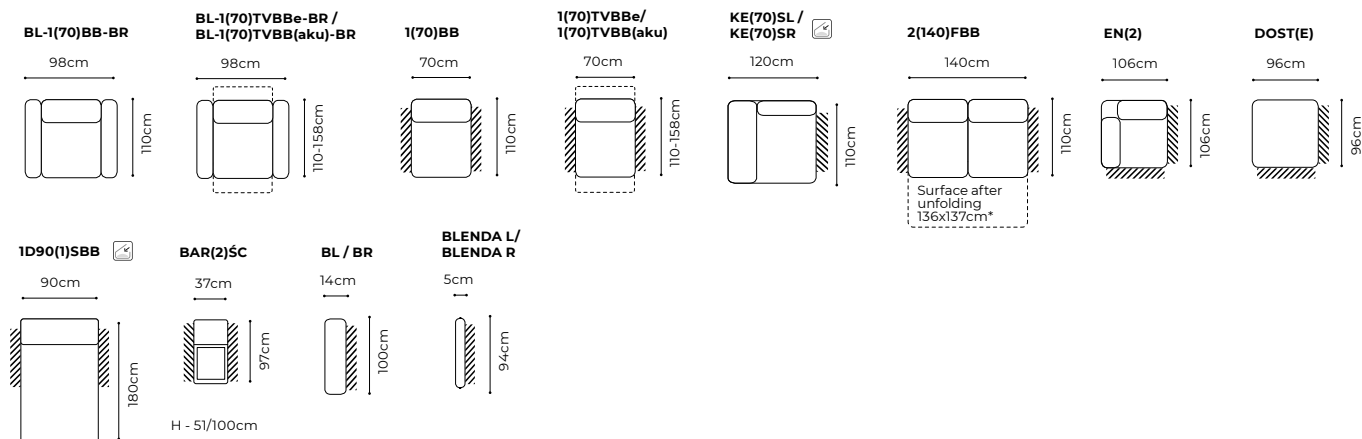

The height of the furniture: **87 cm** (without headrest)
104 cm (with optional headrest)
 The height of the seat: **48 cm**
 The depth of the seat: **60 cm**
 The height of the legs: **20 cm**
 The width of the side: **20 cm**

1D(5)SL-3QFBB-EN(2)-1(80)BB-1(80)R, fabric Crown Velvet 35
 + 6xPODU Crown Velvet 35/Crown Velvet 10

Sleeping function Delfin (type A)

Bedding container

Optional cushions

LOGGIA

The height of the furniture: **88 cm** (with the headrest folded),
106 cm (with the headrest unfolded)
 The height of the seat: **49 cm**
 The depth of the seat: **59 cm**
 The width of the side: **14 cm**
 The height of the legs: **4,5 cm**

*The eventual size of sleeping area depends on the type of the body, which you will add to the body with the sleeping function

LOOK

The height of the furniture: **72 cm** (without backrest cushion)
85 cm (with backrest cushion)
 The height of the seat: **48 cm**
 The depth of the seat: **80-90 cm**
 The width of the side: **13 cm**

The height of the furniture: **76 cm** (with the headrest folded)
98 cm (with the headrest unfolded)
 The height of the seat: **46 cm**
 The depth of the seat: **55 cm**
 The height of the legs: **3 cm**
 The width of the side 1(60): **25 cm**
 the width of the side: **35 cm** (standard)
 the width of the side: **28 cm** (narrow)