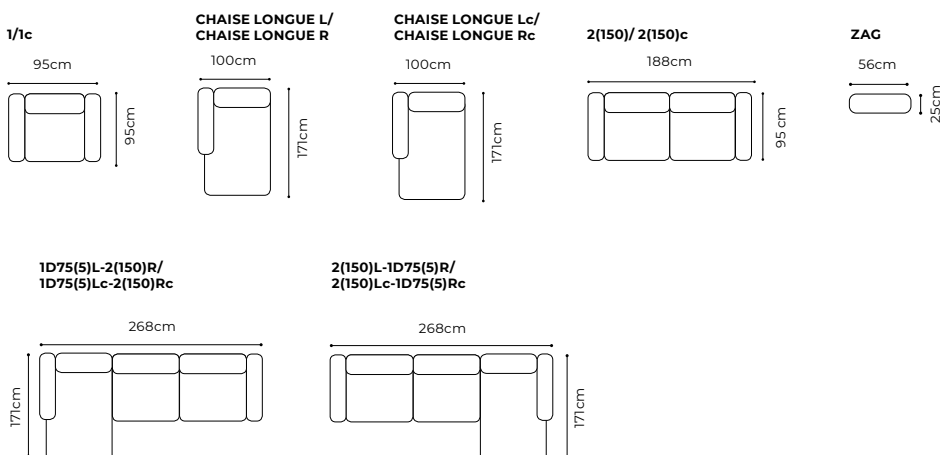

dimensions