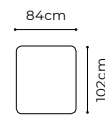

IDYLLA

The height of the furniture: **91 cm** (without headrest)
105 cm (with additional headrest)
The height of the seat: **46 cm**
The depth of the seat: **49 - 56 cm**
The width of the side: **5 cm**

dimensions

1(80)BB

1D80(1)SBB

2(160)QFBBW

1KBB

DOST(80)S

DOST(40)S

TBS(80)

EN(2)

DOST(E)

ZAG

B L/B R