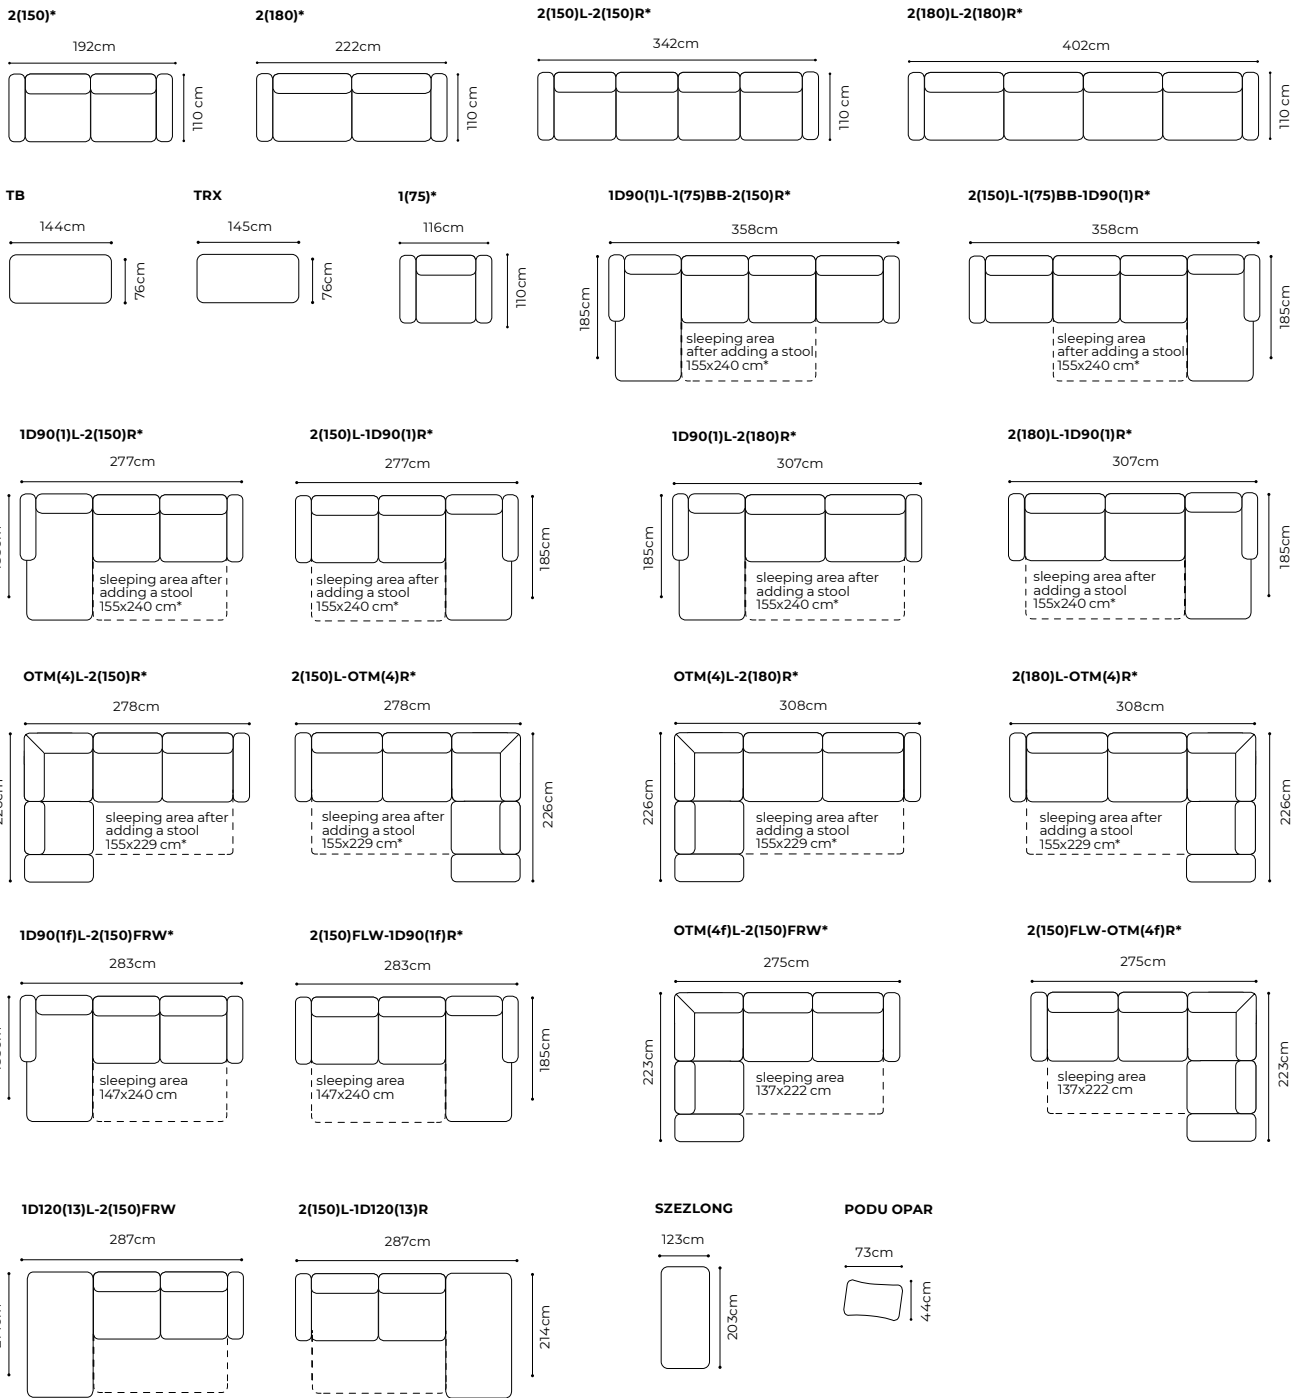

AXEL

The height of the furniture: 106 cm
 The height of the seat: 48 cm
 The depth of the seat: 62 - 79 cm
 The height of the legs: 20 cm
 The width of the side: 18 - 21 cm

2(I50)FLW-1D120(I3f)R-PODU OPAR, fabric Strong 6, metal legs

Sleeping function SLEEPING SET (type M)

Sleeping function G.S.T (type J)

Selection of leg type (black metal or black metal combined with wood)

Movable backrest

DUO function - longchair

DUO function

dimensions

*width and depth at maximally reclined armrests and backrest moved backwards

DANA

The height of the furniture: **78 cm** (with the headrest folded)
99 cm (with the headrest unfolded)
 The height of the seat: **43 cm**
 The depth of the seat: **57 cm**
 The height of the legs: **21 cm**
 The height of the legs TB: **25 cm**
 The width of the side: **42 cm**

dimensions

MANTUA II

The height of the furniture: **75 cm** (with the headrest folded)
94 cm (with the headrest unfolded)
 The height of the seat: **45 cm**
 The depth of the seat: **61 cm**
 The height of the legs: **12 cm**
 The width of the side: **30 cm**