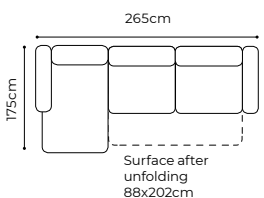

1D(9)SL-2.5VR