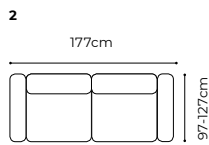

AXEL

The height of the furniture: 106 cm
 The height of the seat: 48 cm
 The depth of the seat: 62 - 79 cm
 The height of the legs: 20 cm
 The width of the side: 18 - 21 cm

2(I50)FLW-1D120(I3f)R-PODU OPAR, fabric Strong 6, metal legs

*width and depth at maximally reclined armrests and backrest moved backwards

DANA

The height of the furniture: **78 cm** (with the headrest folded)
99 cm (with the headrest unfolded)
 The height of the seat: **43 cm**
 The depth of the seat: **57 cm**
 The height of the legs: **21 cm**
 The height of the legs TB: **25 cm**
 The width of the side: **42 cm**

dimensions

MANTUA II

The height of the furniture: **75 cm** (with the headrest folded)
94 cm (with the headrest unfolded)
 The height of the seat: **45 cm**
 The depth of the seat: **61 cm**
 The height of the legs: **12 cm**
 The width of the side: **30 cm**

The height of the furniture: **87 cm** (without headrest)
104 cm (with optional headrest)
 The height of the seat: **48 cm**
 The depth of the seat: **60 cm**
 The height of the legs: **20 cm**
 The width of the side: **20 cm**