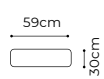

Sleeping function DL

Bedding container

dimensions

3(200)F

OTM(4)L-2(140)FR

2(140)FL-OTM(4)R

PODU OPAR

PODNE