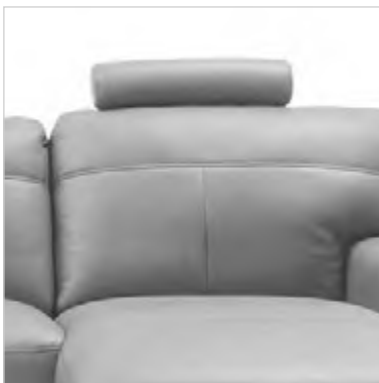

Optional headrest