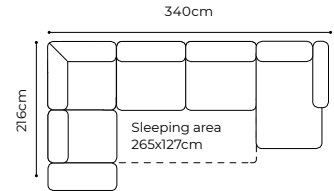

OTM(11)SL-2.5QFBB-1D(9)SR