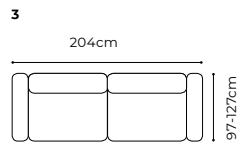

AXEL

The height of the furniture: 106 cm
 The height of the seat: 48 cm
 The depth of the seat: 62 - 79 cm
 The height of the legs: 20 cm
 The width of the side: 18 - 21 cm

2(I50)FLW-1D120(I3f)R-PODU OPAR, fabric Strong 6, metal legs

*width and depth at maximally reclined armrests and backrest moved backwards

DANA

The height of the furniture: **78 cm** (with the headrest folded)
99 cm (with the headrest unfolded)
 The height of the seat: **43 cm**
 The depth of the seat: **57 cm**
 The height of the legs: **21 cm**
 The height of the legs TB: **25 cm**
 The width of the side: **42 cm**

dimensions

MANTUA II

The height of the furniture: **75 cm** (with the headrest folded)
94 cm (with the headrest unfolded)
 The height of the seat: **45 cm**
 The depth of the seat: **61 cm**
 The height of the legs: **12 cm**
 The width of the side: **30 cm**

The height of the furniture: **87 cm** (without headrest)
104 cm (with optional headrest)
 The height of the seat: **48 cm**
 The depth of the seat: **60 cm**
 The height of the legs: **20 cm**
 The width of the side: **20 cm**