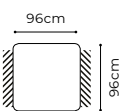

IDYLLA

The height of the furniture: **91 cm** (without headrest)
105 cm (with additional headrest)
The height of the seat: **46 cm**
The depth of the seat: **49 - 56 cm**
The width of the side: **5 cm**

dimensions

1(80)BB

1D80(1)SBB

2(160)QFBBW

1KBB

DOST(80)S

DOST(40)S

TBS(80)

EN(2)

DOST(E)

ZAG

B L/B R