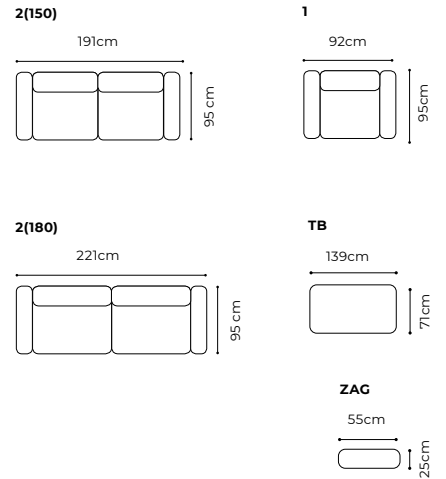

PABLO

The height of the furniture: **87 cm** (with the headrest folded)
107 cm (with the headrest unfolded)
The height of the seat: **47 cm**
The depth of the seat: **57 cm** (with the headrest folded)
72 cm (with the headrest unfolded)
The depth of the seat (1): **60 cm** (with the headrest folded)
73 cm (with the headrest unfolded)
The height of the legs: **20 cm**
The width of the side: **21 cm**

dimensions