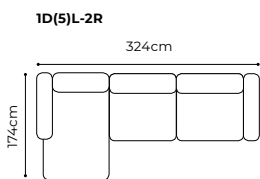

AXEL

The height of the furniture: 106 cm
 The height of the seat: 48 cm
 The depth of the seat: 62 - 79 cm
 The height of the legs: 20 cm
 The width of the side: 18 - 21 cm

2(I50)FLW-1D120(I3f)R-PODU OPAR, fabric Strong 6, metal legs

*width and depth at maximally reclined armrests and backrest moved backwards

DANA

The height of the furniture: **78 cm** (with the headrest folded)
99 cm (with the headrest unfolded)
 The height of the seat: **43 cm**
 The depth of the seat: **57 cm**
 The height of the legs: **21 cm**
 The height of the legs TB: **25 cm**
 The width of the side: **42 cm**

3L-OTM(4)R, leather G-4150 Massif Ecrû, legs chrome

Movable headrests

Movable armrest

Selection of leg type
(black metal or chrome)

dimensions

GENOVA II

The height of the furniture: **90 cm**
 The height of the seat: **44 cm**
 The depth of the seat: **62 cm**
 The height of the legs: **25 cm**
 The width of the side: **13 cm**

dimensions

MANTUA II

The height of the furniture: **75 cm** (with the headrest folded)
94 cm (with the headrest unfolded)
 The height of the seat: **45 cm**
 The depth of the seat: **61 cm**
 The height of the legs: **12 cm**
 The width of the side: **30 cm**