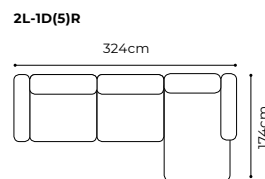

AXEL

The height of the furniture: 106 cm
 The height of the seat: 48 cm
 The depth of the seat: 62 - 79 cm
 The height of the legs: 20 cm
 The width of the side: 18 - 21 cm

2(I50)FLW-1D120(I3f)R-PODU OPAR, fabric Strong 6, metal legs

*width and depth at maximally reclined armrests and backrest moved backwards

DANA

The height of the furniture: **78 cm** (with the headrest folded)
99 cm (with the headrest unfolded)
 The height of the seat: **43 cm**
 The depth of the seat: **57 cm**
 The height of the legs: **21 cm**
 The height of the legs TB: **25 cm**
 The width of the side: **42 cm**

3L-OTM(4)R, leather G-4150 Massif Ecrû, legs chrome

Movable headrests

Movable armrest

Selection of leg type
(black metal or chrome)

dimensions

GENOVA II

The height of the furniture: **90 cm**
 The height of the seat: **44 cm**
 The depth of the seat: **62 cm**
 The height of the legs: **25 cm**
 The width of the side: **13 cm**

dimensions

MANTUA II

The height of the furniture: **75 cm** (with the headrest folded)
94 cm (with the headrest unfolded)
 The height of the seat: **45 cm**
 The depth of the seat: **61 cm**
 The height of the legs: **12 cm**
 The width of the side: **30 cm**