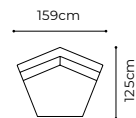

IDYLLA

The height of the furniture: **91 cm** (without headrest)
105 cm (with additional headrest)
The height of the seat: **46 cm**
The depth of the seat: **49 - 56 cm**
The width of the side: **5 cm**

dimensions

1(80)BB

1D80(1)SBB

2(160)QFBBW

1KBB

DOST(80)S

DOST(40)S

TBS(80)

EN(2)

DOST(E)

ZAG

B L/B R