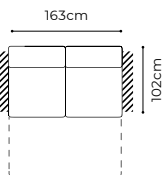

2(160)QFBBW