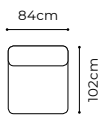

dimensions

1(80)BB