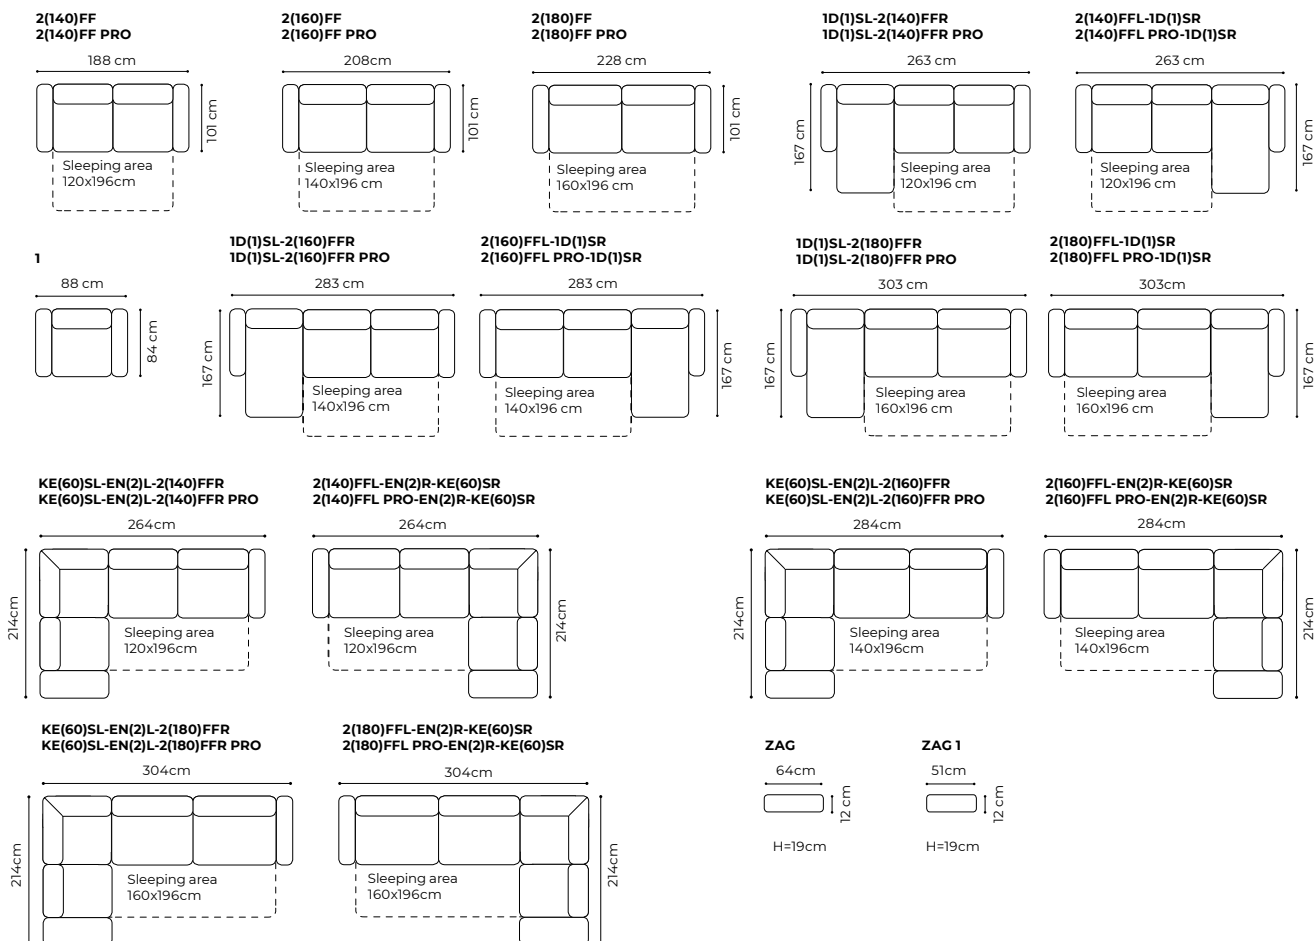

SORA II

The height of the furniture:	88 cm
The height of the furniture (1):	84 cm
The height of the seat:	49 cm
The height of the seat (1):	46 cm
The depth of the seat:	58 cm
The depth of the seat (1):	52 cm
The height of the legs:	8 cm
The height of the legs (1):	5 cm
The thickness of the mattress:	12 cm (+/- 1 cm)
The width of the side:	24 cm
The width of the side (1):	18 cm

dimensions