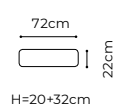

The height of the furniture: **76 cm** (with the headrest folded)
98 cm (with the headrest unfolded)
 The height of the seat: **46 cm**
 The depth of the seat: **55 cm**
 The height of the legs: **3 cm**
 The width of the side 1(60): **25 cm**
 the width of the side: **35 cm** (standard)
 the width of the side: **28 cm** (narrow)

BLC-ITVBB-BAR Ś-ITVBB-BRC and sofa BL-3TVBB-BR, leather G-220, table wenge

Relaxation function

Liquor cabinet with a cubbyhole

dimensions

MONDAY

The height of the furniture: **88 cm** (without headrest)
98 cm (with optional headrest)
 The height of the seat: **45 cm**
 The depth of the seat: **57 cm**
 The height of the legs: **12 cm**
 The width of the side (1): **21 cm**
 The width of the side: **25 cm**

Sleeping function DL PLUS

Bedding container

Optional headrest

dimensions

3(200)DL

TB 65/65

ZAG

GOLF

The height of the furniture: **90 cm**
 The height of the seat: **45 cm**
 The depth of the seat: **50 cm**
 The width of the side: **29 cm**
 The height of the legs: **15 cm**

2(140)FL-OTM(2)P, fabric STRONG 02