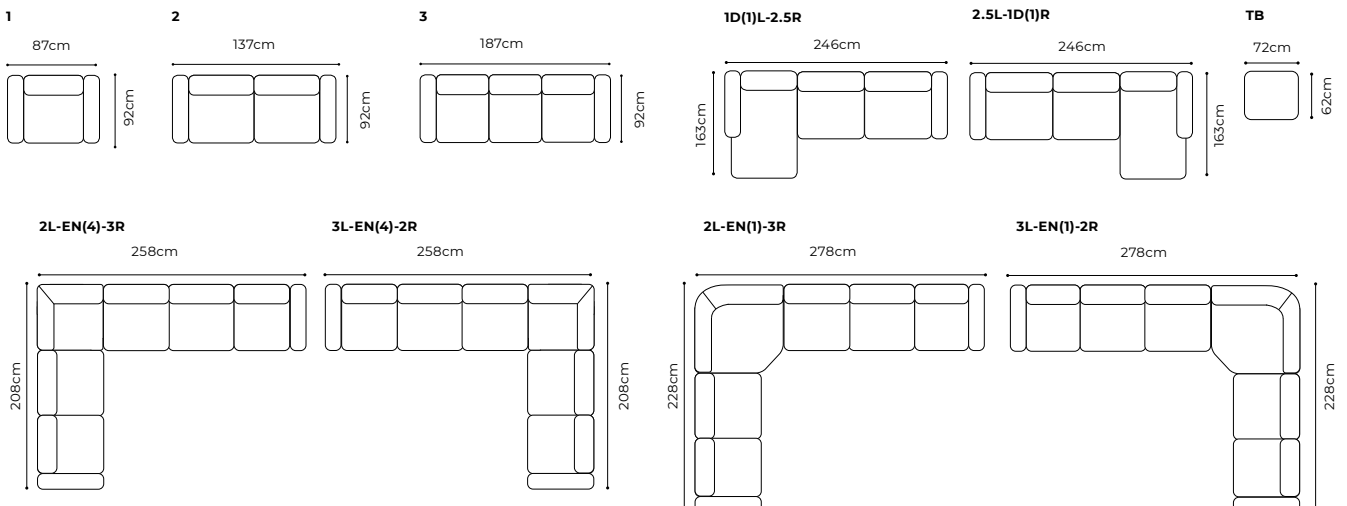

The height of the furniture: **76 cm** (with the headrest folded)
98 cm (with the headrest unfolded)
 The height of the seat: **46 cm**
 The depth of the seat: **55 cm**
 The height of the legs: **3 cm**
 The width of the side 1(60): **25 cm**
 the width of the side: **35 cm** (standard)
 the width of the side: **28 cm** (narrow)

3 and 2 and 1, fabric Bellagio 242, legs oak nature

3

2

1

dimensions

TIVOLI

The height of the furniture: **87 cm** (unfolded)
109 cm (folded)
 The height of the seat: **47 cm**
 The depth of the seat: **56 cm**
 The width of the side: **17 cm**

BLC-ITVBB-BAR Ś-ITVBB-BRC and sofa BL-3TVBB-BR, leather G-220, table wenge

Relaxation function

Liquor cabinet with a cubbyhole

dimensions

MONDAY

The height of the furniture: **88 cm** (without headrest)
98 cm (with optional headrest)
 The height of the seat: **45 cm**
 The depth of the seat: **57 cm**
 The height of the legs: **12 cm**
 The width of the side (1): **21 cm**
 The width of the side: **25 cm**

1D70(8)L-2R+1xZAC, leather G-3885, legs oak with wax effect

Optional headrest

Selection of leg type (black metal or wood)

dimensions

SORA II

The height of the furniture:	88 cm
The height of the furniture (1):	84 cm
The height of the seat:	49 cm
The height of the seat (1):	46 cm
The depth of the seat:	58 cm
The depth of the seat (1):	52 cm
The height of the legs:	8 cm
The height of the legs (1):	5 cm
The thickness of the mattress:	12 cm (+/- 1 cm)
The width of the side:	24 cm
The width of the side (1):	18 cm