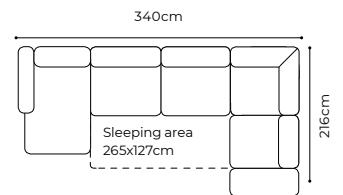

1D(9)SL-2.5QFBB-OTM(11)SR