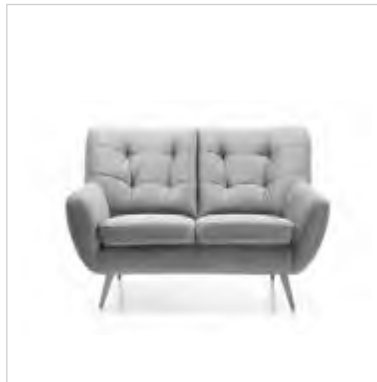

SCANDI

The height of the furniture: **92 cm**
The height of the seat: **47 cm**
The depth of the seat: **53 cm**
The height of the legs: **18 cm**
The width of the side: **19 cm**

3

2

1

dimensions