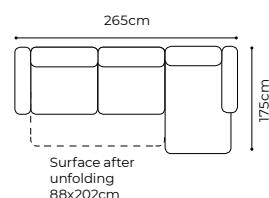

2.5VL-1D(9v)SR