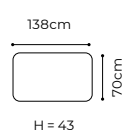

MANTUA II

The height of the furniture: **75 cm** (with the headrest folded)
94 cm (with the headrest unfolded)
The height of the seat: **45 cm**
The depth of the seat: **61 cm**
The height of the legs: **12 cm**
The width of the side: **30 cm**

dimensions

MTD